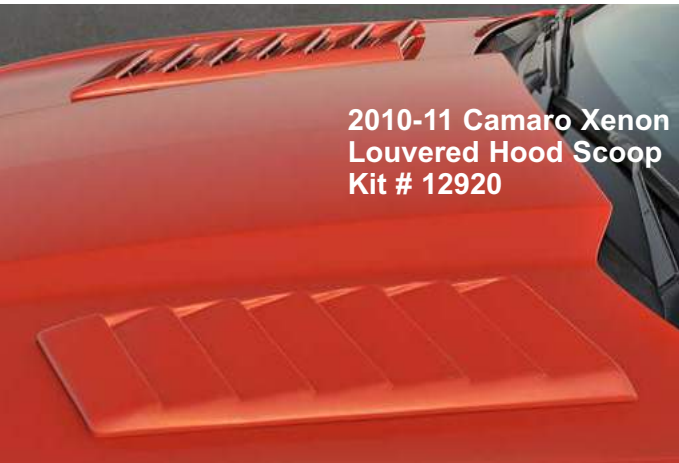

2010-11 Camaro GTS Fog Light
Covers GT0280FS

2010-11 Camaro Xenon
Louvered Hood Scoop
Kit # 12920