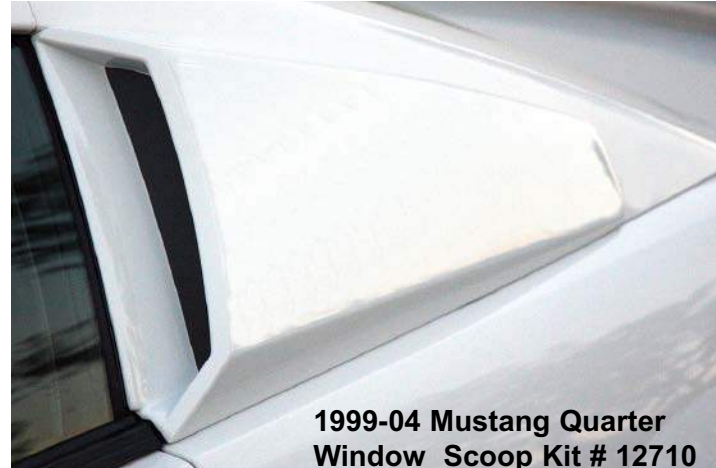

2005-2010 GTS Louvered Quarter
Window Covers, Smoke #GT4812S

1999-04 Mustang Hood Scoop # 12701

1994-98 Mustang Hood Scoop #12731

1994-98 Mustang Quarter Window Scoop Kit # 12740

1999-04 Mustang Quarter Window Scoop Kit # 12710