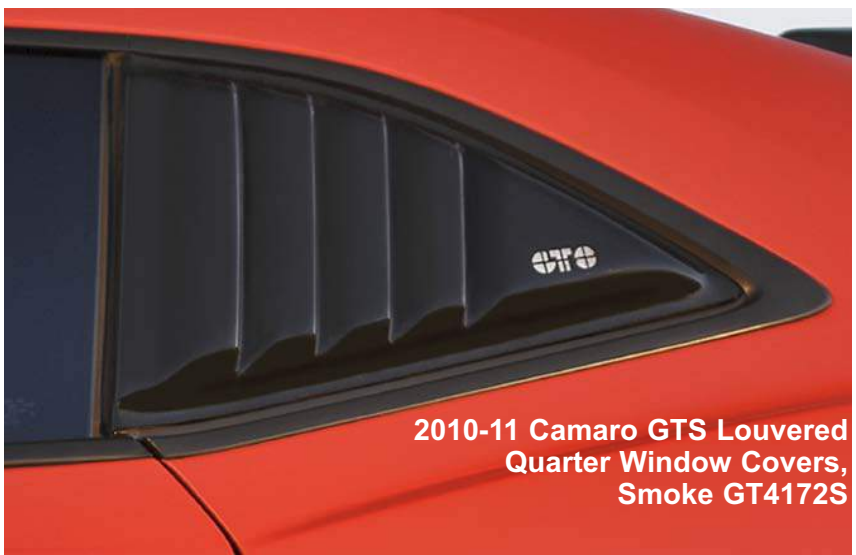

2010-11 Camaro GTS
Solar Wing II # 51280

2010-11 Camaro GTS Louvered
Quarter Window Covers,
Smoke GT4172S