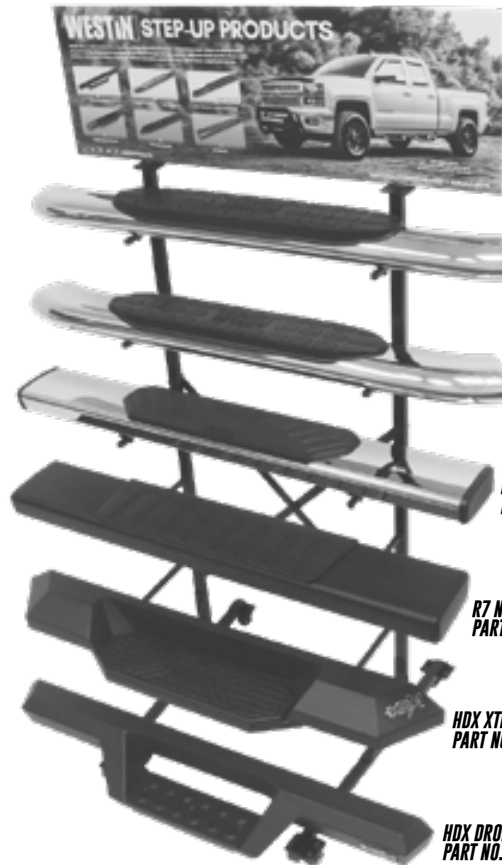

STEP-UP TOWER W/ 6 STEP SAMPLES

PART NO. 55476

- » Includes Tower w/ 6 Step Samples
- » Pro Traxx® 4 Sample / Polished
- » Pro Traxx® 5 Sample / Polished
- » R5 Nerf Step Bar / Polished
- » R7 Nerf Step Bar / Black
- » HDX Xtreme Step / Textured Black
- » HDX Drop Step / Textured Black

MIX & MATCH

PRO TRAXX 4 - 40"
PART NO. 21-52400

PRO TRAXX 5 - 40"
PART NO. 21-55400

R5 NERF STEP - 40"
PART NO. 28-55400

R7 NERF STEP 40"
PART NO. 28-75405

HDX XTREME STEP - 40"
PART NO. 56-25405

HDX DROP STEP - 40"
PART NO. 56-15405