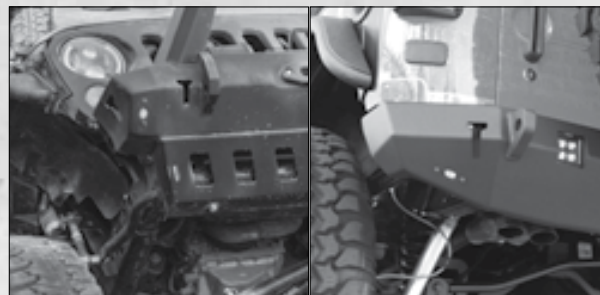

**INCLUDES 4
ROCK LIGHTS**

**4 FLAT
RUBBER MOUNTS**

**4 ANGLED
RUBBER MOUNTS**

PART NO. 09-80005

Universal applications or installed on Westin WJ2 front & rear bumpers. Includes 15' wiring harness.