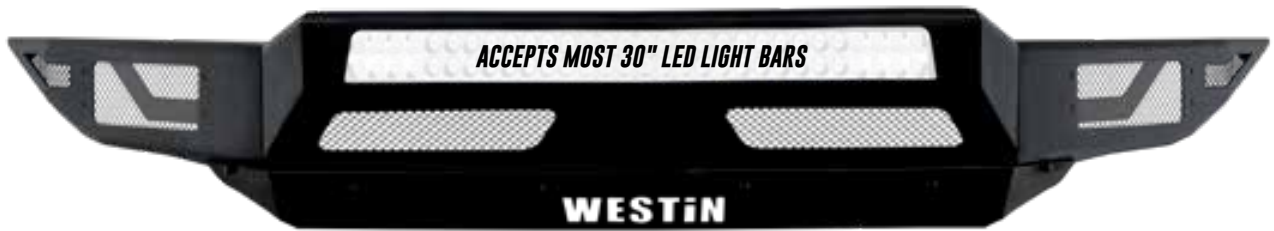

NEW! PRO-MOD FRONT BUMPER

- » Modular design
- » Smaller package means lower shipping costs
- » 10 gauge material provides strength
- » Increases ground clearance and angle of approach
- » 10 gauge valance included - on some applications
- » Bolt on skid plate - sold separately
- » Durable textured black powder coat
- » Accepts most 30" LED light bar in the center position - sold separately
- » Accepts round or square Outlaw LED auxiliary light kits - sold separately
- » Outrigger brackets provide strength

FINISH: Textured Black
MATERIAL: E-Coated Steel
WARRANTY: 3 Year