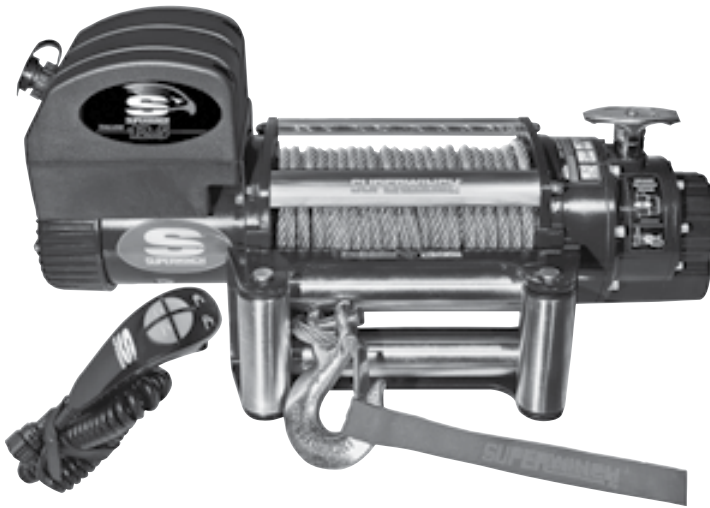

TALON 12.5

WIRE ROPE

MECHANICAL WARRANTY: Limited Lifetime
ELECTRONIC WARRANTY: Limited 7 Year

PART NO. 1612200

SPECIFICATIONS	
Solenoid	VS4 (Sealed Submersible Vented)
Brake	Mechanical, Automatic, Outside Drum
Cable Diameter* (MM)	3/8" (9.5)
Weight Installed LBS (KG)	95 (43)

PERFORMANCE		
No Load	Amps	75
	Line Speed FPM (MPM)	62 (18.9)
At Load	Amps	530
	Line Speed FPM (MPM)	3.25 (0.99)

FEATURES:

- Rated line pull of 12,500 lbs
- 6.0 HP sealed motor
- Automatic load holding external disc brake design located outside the drum
- Ergonomic free spool knob lifts and turns effortlessly
- 2-stage spur/2-stage planetary gearing with 148:1 ratio
- Sealed submersible vented solenoid
- Wire rope measures 3/8" x 85'
- Heavy duty, clevis pinned, latched hook
- 15' ergo handheld remote control with coiled cable and LED light indicators
- 62 FPM no load line speed
- IP 67 rated against dust and moisture
- Stainless steel 4-way roller fairlead