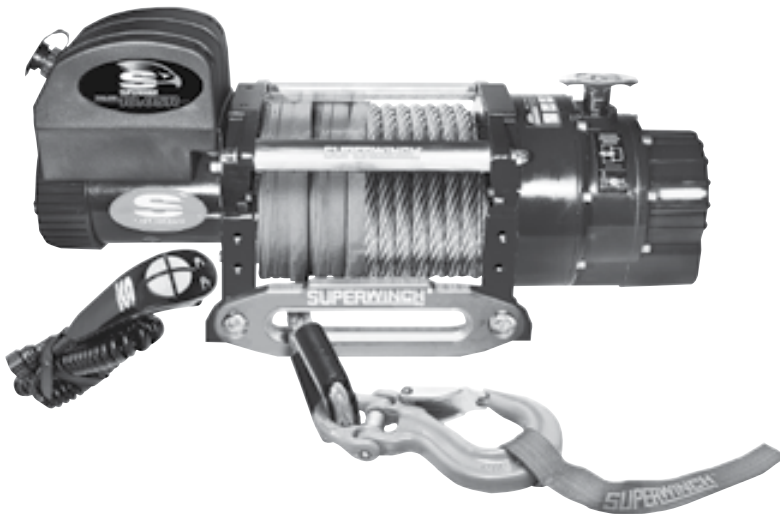

TALON 18SR SYNTHETIC ROPE

FEATURES:

- Rated line pull of 18,000 lbs
- Features a gear set over 45mm wide for positive engagement and longevity
- 6.0 HP sealed motor
- Automatic 100% load holding disc brake is located outside the drum
- Brake minimizes heat transfer to retain synthetic rope integrity
- 2-stage spur/2-stage planetary gearing with 346:1 ratio
- Sealed submersible vented solenoid
- Ergonomic pull and turn freespool
- Certified Dyneema synthetic rope measures 1/2" x 90'
- Heavy duty, clevis half link, pinned hook
- Blue anodized aluminum hawse fairlead
- 15' ergo handheld remote control with coiled cable and LED light indicators
- IP 67 rated against dust and moisture

MECHANICAL WARRANTY: Limited Lifetime
ELECTRONIC WARRANTY: Limited 7 Year

PART NO. 1618201

SPECIFICATIONS	
Solenoid	VS4 (Sealed Submersible Vented)
Brake	Mechanical, Automatic, Outside Drum
Cable Diameter" (MM)	1/2" (13)
Weight Installed LBS (KG)	147 (66)

PERFORMANCE		
No Load	Amps	75
	Line Speed FPM (MPM)	25 (7.62)
At Load	Amps	415
	Line Speed FPM (MPM)	2.5 (0.76)