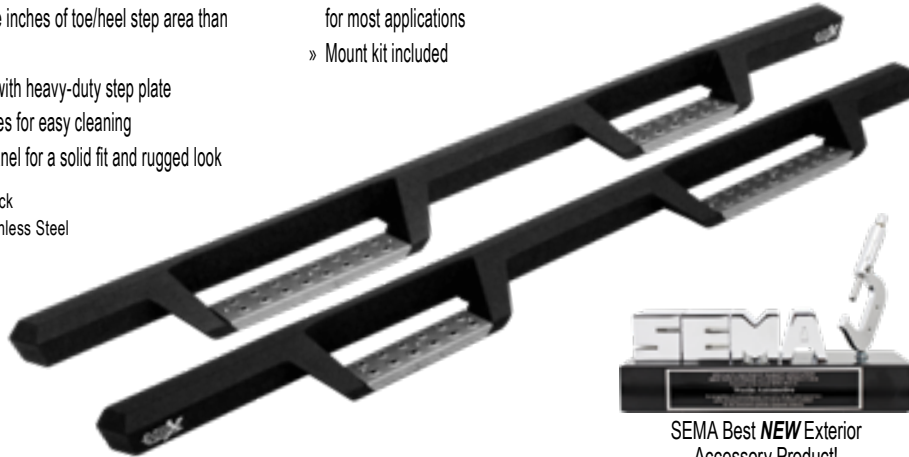

NERF STEP BARS

WESTIN®

HDX STAINLESS DROP NERF STEP BARS TEXTURED BLACK

- » Built with corrosion resistant, black powder coated stainless steel
- » Die stamped stainless steel step areas for maximum traction
- » Provides over 2 more inches of toe/heel step area than our competitors
- » Notched bar design with heavy-duty step plate
- » Removable step plates for easy cleaning
- » Fits tight to rocker panel for a solid fit and rugged look
- » Solid 1-piece construction
- » Bolt-on installation – no drilling required for most applications
- » Mount kit included

FINISH: Textured Black
MATERIAL: 410 Stainless Steel
WARRANTY: 5 Year

SEMA Best **NEW** Exterior
Accessory Product!