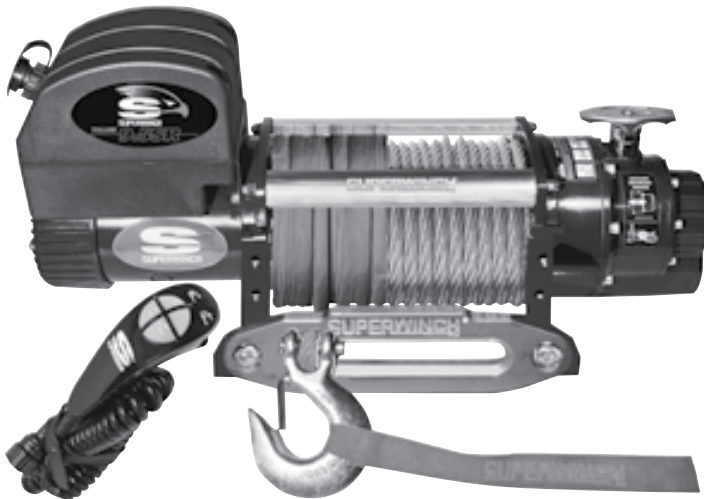

TALON 9.5SR

SYNTHETIC ROPE

MECHANICAL WARRANTY: Limited Lifetime
ELECTRONIC WARRANTY: Limited 7 Year

PART NO. 1695201

SPECIFICATIONS	
Solenoid	VS4 (Sealed Submersible Vented)
Brake	Mechanical, Automatic, Outside Drum
Cable Diameter* (MM)	3/8" (9.5)
Weight Installed LBS (KG)	90 (41)

FEATURES:

- » Rated line pull of 9,500 lbs
- » 5.2 HP sealed motor
- » Automatic 100% load holding disc brake is located outside the drum
- » Brake minimizes heat transfer to retain synthetic rope integrity
- » Ergonomic free spool knob lifts and turns effortlessly
- » 2-stage spur/2-stage planetary gearing with 148:1 ratio
- » Sealed submersible vented solenoid
- » Certified Dyneema synthetic rope measures 3/8" x 80'
- » Heavy duty, clevis pinned, latched hook
- » 15' ergo handheld remote control with coiled cable and LED light indicators
- » 62 FPM no load line speed
- » IP 67 rated against dust and moisture
- » Blue anodized aluminum hawse fairlead

PERFORMANCE		
No Load	Amps	75
	Line Speed FPM (MPM)	62 (18.9)
At Load	Amps	430
	Line Speed FPM (MPM)	5.0 (1.5)