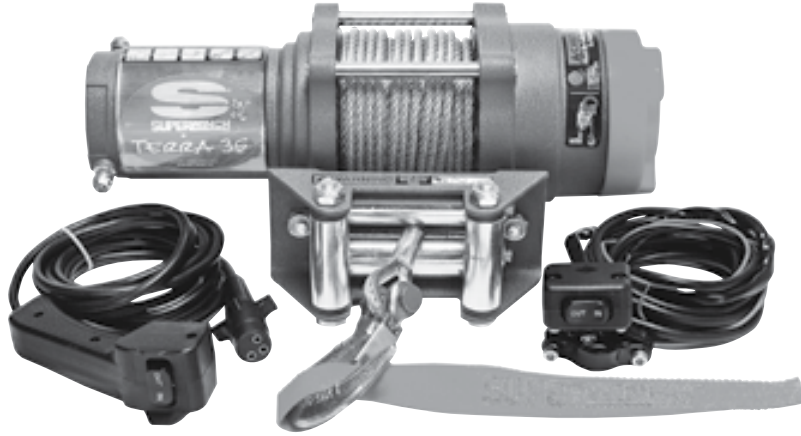

both a 10' sealed handheld remote as well as a sealed handle bar mounted rocker switch. Features gears that are 2x as wide as the next competitor. This means far better engagement plus longer life.