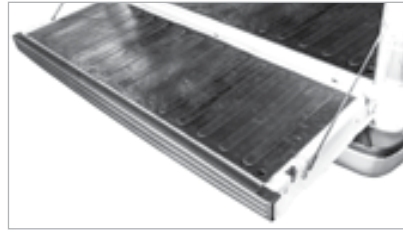

TRUCK BED ACCESSORIES

TRUCK BED MATS AND TAILGATE MATS

WESTIN®

- » Heat molded and cut for specific truck bed size and design applications
- » 3/8" thick bed mat
- » For use with or without a spray liner
- » Made of 100% recycled rubber
- » Made in the USA

FINISH: Black
MATERIAL: Rubber
WARRANTY: 3 Year

CUSTOM FIT TRUCK BED MAT