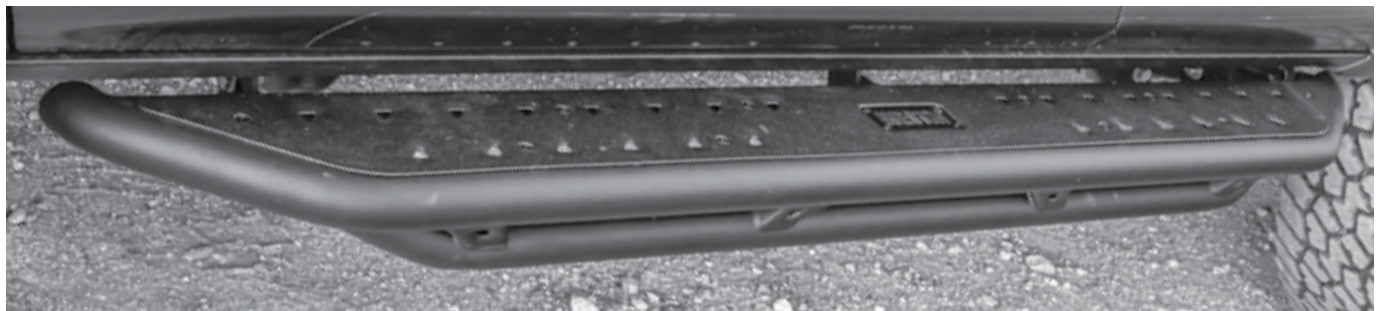

COARSE TEXTURE STEP AREA FOR SLIP RESISTANCE

START	END	MAKE	MODEL	TEXTURED BLACK
2015	2021	Chevrolet	Colorado Crew Cab	58-53155
2014	2018	Chevrolet	Silverado 1500 Crew Cab	58-53725
2019	2021	Chevrolet	Silverado 1500 Crew Cab (Excl. 2019 Silverado LD)	58-54135
2014	2018	Chevrolet	Silverado 1500 Double Cab	58-53715
2020	2021	Chevrolet	Silverado 2500/3500 Crew Cab	58-54135
2015	2019	Chevrolet	Silverado 2500/3500 Crew Cab	58-53725
2015	2019	Chevrolet	Silverado 2500/3500 Double Cab	58-53715
2019	2019	Chevrolet	Silverado LD Double Cab	58-53715
2019	2021	Dodge	Ram 1500 Classic Crew Cab	58-53565
2009	2018	Dodge	Ram 1500 Crew Cab	58-53565
2010	2021	Dodge	Ram 2500/3500 Crew Cab	58-53565
2015	2021	Ford	F-150 SuperCab	58-53935
2015	2021	Ford	F-150 SuperCrew	58-53945
2017	2021	Ford	F-250/350 Crew Cab	58-53945
2017	2021	Ford	F-250/350 SuperCab	58-53935
2015	2021	GMC	Canyon Crew Cab	58-53155
2014	2018	GMC	Sierra 1500 Crew Cab	58-53725
2019	2021	GMC	Sierra 1500 Crew Cab (Excl. 2019 Sierra 1500 Limited)	58-54135
2014	2018	GMC	Sierra 1500 Double Cab	58-53715
2019	2019	GMC	Sierra 1500 Limited Double Cab	58-53715
2020	2021	GMC	Sierra 2500/3500 Crew Cab	58-54135
2015	2019	GMC	Sierra 2500/3500 Crew Cab	58-53725
2015	2019	GMC	Sierra 2500/3500 Double Cab	58-53715
2020	2021	Jeep	Gladiator	58-54165
2019	2021	Ram	1500 Classic Crew Cab	58-53565
2009	2018	Ram	1500 Crew Cab	58-53565
2019	2021	Ram	1500 Crew Cab (Excl. 2019-2021 Ram 1500 Classic)	58-54085
2010	2021	Ram	2500/3500 Crew Cab	58-53565
2014	2021	Toyota	4Runner SR5/TRD/TRD Pro (Excl. Limited & Nightshade)	58-53835
2010	2017	Toyota	4Runner Trail Edition (Excl. Limited)	58-53835
2005	2021	Toyota	Tacoma Double Cab	58-52775