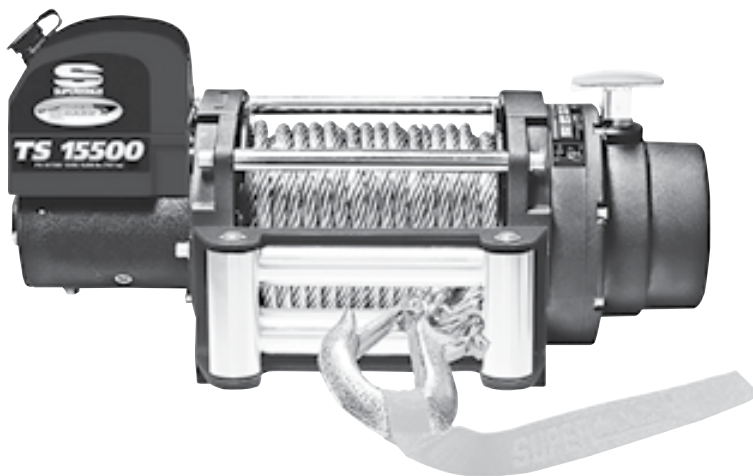

TIGER SHARK 15500

WIRE ROPE

FEATURES:

- Rated line pull of 15,500 lbs
- 5.7 HP motor
- 4-Stage planetary gearing with 518:1 ratio
- Weather sealed solenoid
- Ergonomic pull and turn freespool
- Wire rope measures 29/64" x 92'
- Heavy-duty, clevis pinned, latched hook
- Stainless steel 4-way roller fairlead
- Rugged handheld remote control

MECHANICAL WARRANTY: Limited Lifetime
ELECTRONIC WARRANTY: Limited 7 Year

PART NO. 1515200

SPECIFICATIONS	
Solenoid	Weather Sealed
Brake	Mechanical, Automatic, Load Holding
Cable Diameter* (MM)	29/64" (11.5)
Weight Installed LBS (KG)	140 (63.5)

PERFORMANCE		
No Load	Amps	120
	Line Speed FPM (MPM)	11 (3.4)
At Load	Amps	440
	Line Speed FPM (MPM)	3.5 (1)