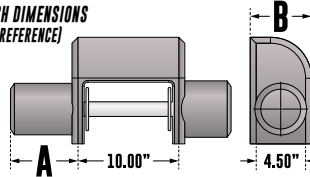

- » Heavy duty brackets mount directly to the vehicle frame
- » Winch trays tested to a minimum straight line pull of 16,500 lbs
- » Fits most medium frame 8,000 - 12,500 lbs winches (up to 10 1/4" tall)
- » Pre-drilled for quick mounting of hawse or roller fairlead
- » Optional MAX Bull Bar/Light Bar - sold separately
- » Optional MAX Faceplate - sold separately
- » Optional MAX Tow Hooks - sold separately

FINISH: Black Powder Coat
MATERIAL: E-Coated Steel
WARRANTY: 3 Year