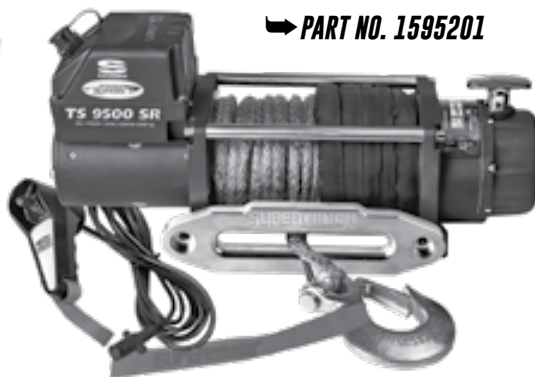

3. TIGER SHARK 9500SR SYNTHETIC ROPE

➔ PART NO. 1595201

- » Rated line pull of 9,500 lbs
- » 5.2 HP motor
- » 3-Stage planetary gearing with 218:1 ratio
- » Weather sealed solenoid
- » Ergonomic pull and turn freespool
- » Synthetic rope measures 3/8" x 80'
- » Automatic load holding brake design
- » Heavy-duty, clevis pinned, latched hook
- » Aluminum hawse fairlead
- » Rugged handheld remote control
- » Stainless steel tiebars

MECHANICAL WARRANTY: Limited Lifetime
ELECTRONIC WARRANTY: Limited 7 Year

TOW HOOK (1 UNIT PER PACKAGE)

- » Maximum load rating 12,000 lbs.
- » Finish: Black.

➔ PART NO. 46-3005

MAX WINCH TRAY

START	END	MAKE	MODEL	WEIGHT CAPACITY	FINISH	WINCH TRAY	BLACK BB/LB
2007	2018	Jeep	Wrangler JK 1,2	9,500 lbs.	Wrinkle Black	46-23635	46-43635
2018	2021	Jeep	Wrangler JL	9,500 lbs.	Wrinkle Black	46-23925	46-43635
2021	2021	Jeep	Gladiator	9,500 lbs.	Wrinkle Black	46-23925	46-43635

FOOTNOTES: 1 Lights mount to Winch Tray. 2 Removal of factory tow hooks required.