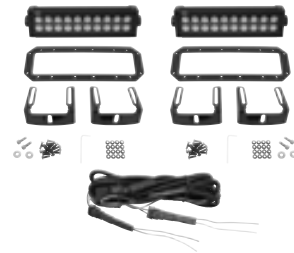

FINISH: Black Powder Coat
MATERIAL: Steel
WARRANTY: 3 Year
LED WARRANTY: Limited Lifetime

— BEAM PATTERN —

KIT INCLUDES:

PART NO.	DESCRIPTION
57-0025	HDX Flush Mount Kit - Includes 6" LED Lights (set of 2) w/wiring harness
57-0035	HDX Flush Mount Kit - Includes 10" LED Lights (set of 2) w/wiring harness