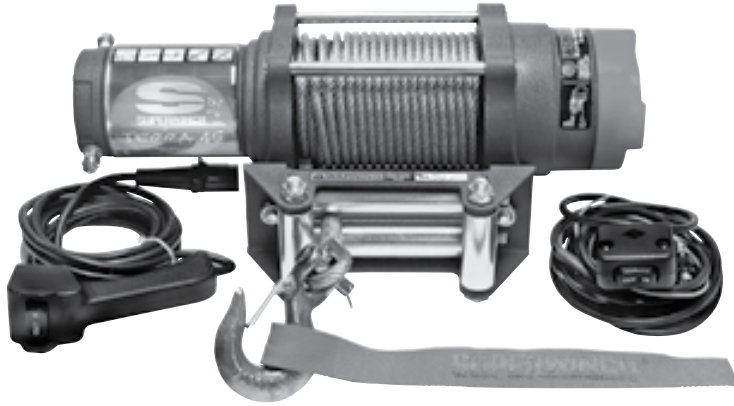

TERRA 45

WIRE ROPE

The Superwinch Terra 45 is the standout performer in powersports ATV/UTV winching. It's not a claim we make lightly and we back it up with stronger motors, wider gears, beefed up drums and durable steel cable. Terra 45 winches are the industry's first truly sealed utility terrain vehicle winch assembly.

All seals on the entire winch from the outmost end of the motor to the ergonomic free spool control knob all meet the IP67 rating. The 10' handheld remote and the solenoid are sealed at this same tough standard which ensures to keep out water, mud, snow and dust.

FEATURES:

- Rated line pull of 4,500 lbs
- 1.6 HP permanent magnetic motor
- 3-Stage planetary gearing with 191:1 ratio
- Sealed solenoid with circuit breaker
- Easy to engage ergonomic freespool control knob
- Wire rope measures 1/4" x 55'
- Heavy-duty, clevis pinned, latched hook
- Blue anodized aluminum hawse fairlead
- 10' rugged handheld remote control with handlebar mounted rocker switch
- Wide drum adds rope capacity

MECHANICAL WARRANTY: Limited Lifetime
ELECTRONIC WARRANTY: Limited 3 Year

PART NO. 1145220

SPECIFICATIONS	
Solenoid	Sealed, Circuit Breaker Protected
Brake	Mechanical, Automatic, Load Holding
Cable Diameter" (MM)	1/4" (6.5)
Weight Installed LBS (KG)	22 (10)

PERFORMANCE		
No Load	Amps	21
	Line Speed FPM (MPM)	15 (4.6)
At Load	Amps	178
	Line Speed FPM (MPM)	4.5 (13)