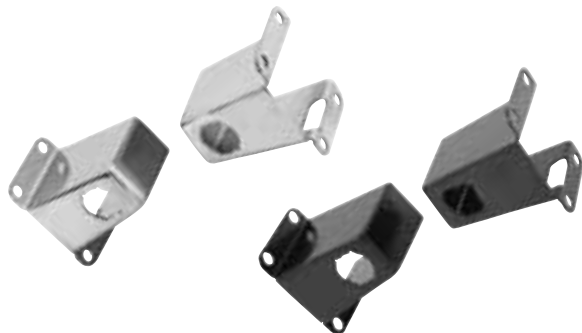

## SENSOR RE-LOCATOR

304 STAINLESS STEEL / BLACK POWDER COAT

- » Hardware included
- » Re-locates factory parking sensors
- » Set of 2
- » 20 gauge pigtail and connector included
- » Mounts directly to grille guard uprights\*
- » Registered U.S. Patent