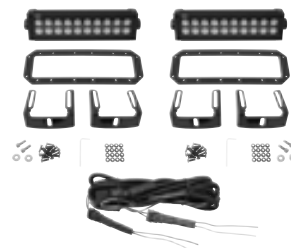

PART NO.	DESCRIPTION
57-0025	HDX B-FORCE Flush Mount LED Kit - Includes 6 inch LED Lights (set of 2) w/wiring harness
57-0035	HDX B-FORCE Flush Mount LED Kit - Includes 10 inch LED Lights (set of 2) w/wiring harness

LICENSE PLATE RE-LOCATOR

- » Mounts directly to winch tray
- » Hinged "flip-up" system
- » Clasp closure holds license plate in place

FINISH: Black Powder Coat
MATERIAL: E-Coated Steel
WARRANTY: 3 Year