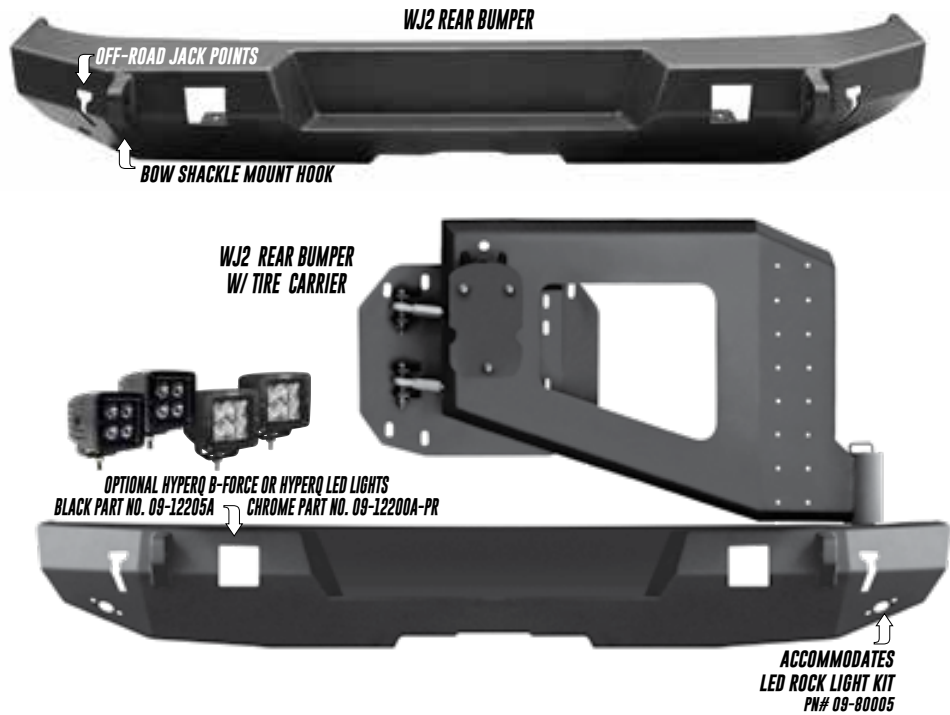

WJ2 REAR BUMPER

- » 3/16" plate steel construction
- » 8 gauge tire carrier (Up to 37" tire)
- » Carrier opens and closes with tailgate
- » Bumper designed to work with or without factory or Westin hitches
- » Tapered roller bearings and 2 turnbuckle heim links improve carrier rigidity
- » Bolt-on spindle allows adjustment of carrier separate from bumper
- » Bottom frame mount prevents bumper from rotating
- » Integrated recovery shackle mount points
- » Auxiliary Light mount points for post mount square lights
- » Rock light mount points on lower bumper corners
- » 2 off-road jack points
- » Bolt-on installation - no drilling required
- » Includes bumper, mounting hardware and install instructions

FINISH: Textured Black
MATERIAL: E-Coated Steel
WARRANTY: 3 Year

JL WJ2 REAR BUMPER INCLUDES:

- FACTORY BACKUP CAMERA RELOCATION KIT
- SIDE QUARTER PANEL COVER PLATES
- TOWING PLUG RELOCATOR BRACKET

**WINCHES & ACCESSORIES
PAGES 119-136**