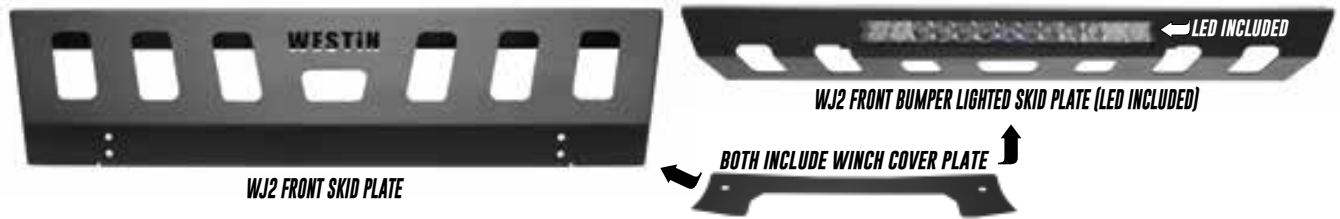

WJ2 FRONT BUMPER SKID PLATES

- » 1/8" plate steel construction
- » Conceals and protects swaybar and swaybar disconnect motor
- » Direct fit with Westin's WJ2 Bumper products for Wrangler JL

- » No drilling required – bolt on installation (2013 and up)
- » Includes skid plate, cover plate, mounting hardware and install instructions

FINISH: Textured Black
MATERIAL: E-Coated Steel
WARRANTY: 3 Year

START	END	MAKE	MODEL
2007	2018	Jeep	Wrangler JK
2018	2021	Jeep	Wrangler JL
2020	2021	Jeep	Gladiator

WJ2 FRONT SKID PLATE	
PART NO.	
	59-80005-SP
	59-80095
	59-80095

START	END	MAKE	MODEL
2007	2018	Jeep	Wrangler JK

WJ2 FRONT BUMPER LIGHTED SKID PLATE	
PART NO.	
	59-88005

LED LIGHT BAR BRACKET KIT FOR WJ2 WITH BULL BAR

- » Add a 20" LED light bar to your WJ2 Stubby and Full Width with Bull Bar
- » High quality, sturdy steel plate construction
- » Designed so light bar mounts behind bull bar plane for protection

- » Buttonhead bolts to match Westin bull bar
- » Brackets include 2 holes for fit and durability
- » Includes slots to accommodate different styles of light bars

FINISH: Textured Black
MATERIAL: E-Coated Steel
WARRANTY: 3 Year

START	END	MAKE	MODEL
2007	2018	Jeep	Wrangler JK
2018	2021	Jeep	Wrangler JL
2020	2020	Jeep	Gladiator

LED BRACKET KIT	
PART NO.	
	59-88015
	59-88015
	59-88015

WJ2 ACCESSORIES

OFF-ROAD JACK MOUNT

- » Black steel mounting base plate and hardware
- » Includes bracket and adjustable security latches

FINISH: Textured Black
MATERIAL: E-Coated Steel
WARRANTY: 3 Year