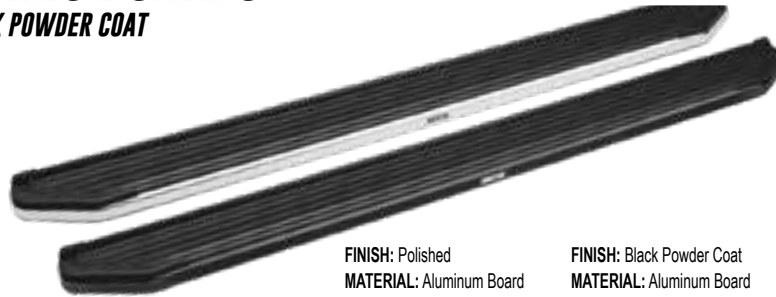

FOOTNOTES: 1. "No Drill" application 2. Molded Board Gap strip # 27-9901 recommended, (sold separately) 3. Excludes models with mud flaps 4. Excludes Daytona, Rumble Bee & SRT-10 models 5. Will not fit on vehicles equipped with power retracting boards 6. 2004 Heritage Edition only 7. For models with pinch weld only

STYLIZED RUNNING BOARDS

304 STAINLESS STEEL / BLACK POWDER COAT

- » Mount kit included
- » 5" wide rubberized step surface
- » Stylized molded trim piece at both ends
- » Includes gap strip
- » 304 stainless steel trim with polished finish or mild steel trim with black powder coat finish
- » Bolt-on installation – no drilling required*
  *On most applications