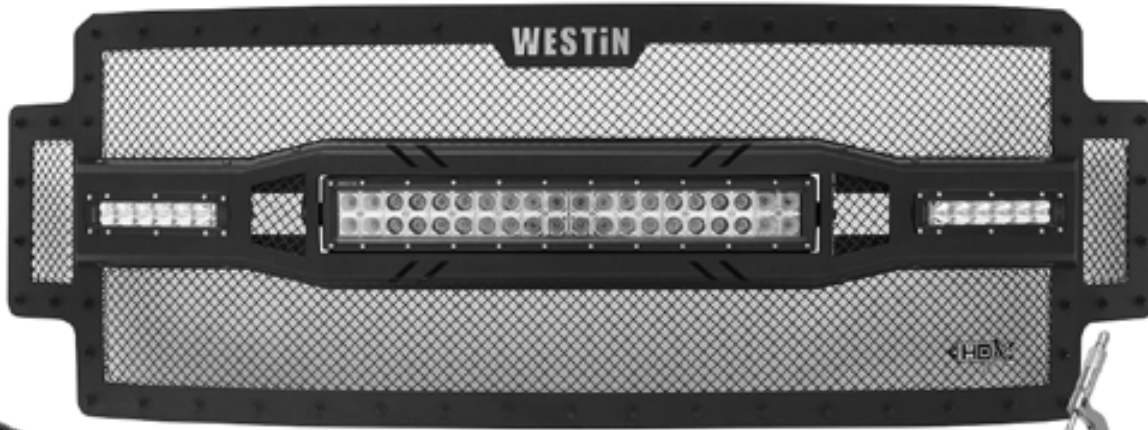

LED GRILLES

WESTIN®

PATENT PENDING
HDX LED GRILLE
TEXTURED BLACK

- » 11 gauge steel frame with laser cut Westin logo
- » (1) double row combo LED light bar
- » Includes (2) flood or spot single row LED light bars*
- » Includes wiring harness
- » 16 gauge steel light housing

- » Adjustable center LED bar lets you direct light beam
- » Form fitted mesh grille
- » Outer grille frame features torx head accents
- » Bolt-on installation - no drilling required on most applications

FINISH: Textured Black
MATERIAL: E-Coated Steel
WARRANTY: 5 Year
LED WARRANTY: Limited Lifetime

WIRING HARNESS INCLUDED

**LED light beam configuration varies by application.
Note: Grille trimming required on some applications*

SEMA BEST NEW EXTERIOR ACCESSORY PRODUCT