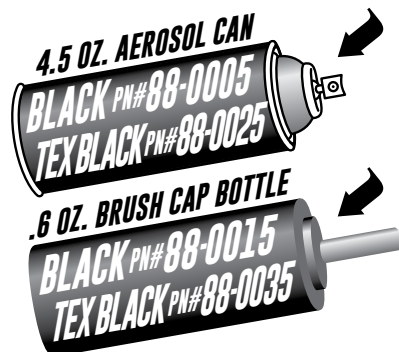

NERF STEP BARS/RUNNING BOARDS TOUCH UP PAINT