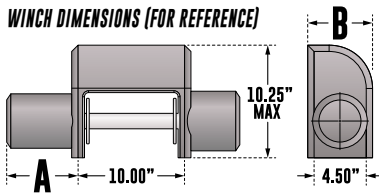

WINCH DIMENSIONS (FOR REFERENCE)

START	END	MAKE	MODEL	MAXIMUM WINCH DIMENSIONS		STAINLESS	BLACK	FACEPLATE
				A	B			
2007	2013	Chevrolet	Silverado 1500^{1,4,5,9}	6.5"	6.75"	57-92270	57-92275	46-70060
2011	2014	Chevrolet	Silverado 2500/3500HD^{1,8,9}	6.5"	6.75"	57-93610	57-93615	46-70060
2014	2015	Chevrolet	Silverado 1500^{8,9,10,11}	6.5"	6.75"	-	57-93685	46-70060
2016	2018	Chevrolet	Silverado 1500^{9,10,11,12}	6.5"	6.75"	57-93870	57-93875	46-70060
2019	2021	Chevrolet	Silverado 1500 (Excl. 2019 Silverado LD)^{9,10,11,12,21}	-	-	57-93950	57-93955	-
2020	2021	Chevrolet	Silverado 2500/3500^{9,10,11,12,14}	-	-	-	57-93995	-
2015	2019	Chevrolet	Silverado 2500/3500HD^{9,11}	6.5"	6.75"	57-93780	57-93785	46-70060
2019	2019	Chevrolet	Silverado LD^{9,10,11,12}	6.5"	6.75"	57-93870	57-93875	46-70060
2015	2020	Chevrolet	Suburban/Tahoe^{8,10,11,14,15,17,19}	6.5"	6.75"	-	57-93805	-
2021	2021	Chevrolet	Suburban/Tahoe	-	-	-	57-94045	-
2009	2018	Dodge	Ram 1500 (Excl Sport/Rebel/Warlock)^{7,8,9}	6.6"	6.4"	57-93540	57-93545	46-70160
2019	2021	Dodge	Ram 1500 (Excl. 2019-2020 Ram 1500 Classic)	-	-	57-93970	57-93975	-
2019	2021	Dodge	Ram 1500 Classic (Excl Sport/Rebel/Warlock)^{7,8,9}	6.6"	6.4"	57-93540	57-93545	46-70160
2010	2018	Dodge	Ram 2500/3500^{1,8,9}	6.5"	6.75"	-	57-93555	46-70100
2009	2014	Ford	F-150^{1,2,3,8,9,10,11,12,13,14,25}	7.0"	6.5"	-	57-92505	46-70150
2021	2021	Ford	F-150	-	-	-	57-94065	-
2011	2016	Ford	F-250/350 Super Duty^{8,9}	6.5"	7"	57-92370	57-92375	46-70140
2015	2020	Ford	F-150 XL/SSV (Excl 2017 & up Raptor Edition)(Excl Platinum Edition)^{1,8,9,10,11,12,13,14,25}	7.0"	6.5"	57-93830	57-93835	46-70150
2017	2019	Ford	F-250/350 Super Duty^{1,3,8,10,11,12,14,25}	7.0"	6.5"	57-93900	57-93905	46-70150
2020	2021	Ford	F250/350^{9,10,11,12,14,25}	-	-	-	57-94015	-
2019	2021	Ford	Ranger^{8,9,10,11,20,23}	-	-	-	57-93985	-
2009	2018	Ram	1500 (Excl Sports and Rebel)^{7,8,9}	6.6"	6.4"	57-93540	57-93545	46-70160
2019	2021	Ram	1500 (Excl. 2019-2020 Ram 1500 Classic)(Excl. Rebel/Warlock)^{7,8,9}	-	-	-	57-93975	-
2019	2021	Ram	1500 Classic (Excl Sports and Rebel)^{7,8,9}	6.6"	6.4"	57-93540	57-93545	46-70160
2019	2021	Ram	2500/3500^{9,10,11,12,24}	-	-	-	57-94025	-
2010	2018	Ram	2500/3500^{1,8,9}	6.5"	6.75"	57-93550	57-93555	46-70100
2007	2013	Toyota	Tundra⁸	7.0"	6.5"	-	57-92235	46-70090
2014	2021	Toyota	Tundra^{1,8,18}	7.0"	6.5"	57-93700	57-93705	46-70090