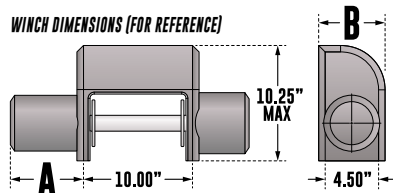

WINCH DIMENSIONS (FOR REFERENCE)