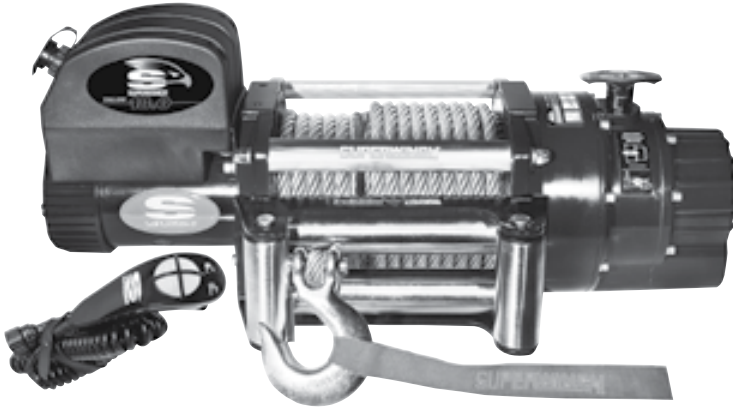

TALON 18 WIRE ROPE

Speed and power make our tough heavy duty large frame Talon 18 ideal for recovery and super duty applications. Combine outstanding speed and durability with a work horse heavy duty 6.0 HP sealed motor providing 18,000 lbs of pulling power.

Features stainless steel rollers designed to stand up to weather and reduce drag and wire rope abrasion. Automatic, load holding external disc brake located outside the drum, to reduce heat and wear. Get the Talon 18 winch advantage.

FEATURES:

- Rated line pull of 18,000 lbs
- Features a gear set over 45mm wide for positive engagement and longevity
- 6.0 HP sealed motor
- Automatic load holding external disc brake design located outside the drum
- 2-stage spur/2-stage planetary gearing with 346:1 ratio
- Sealed submersible vented solenoid
- Ergonomic pull and turn freespool
- Wire rope measures 1/2" x 90'
- Heavy duty, clevis pinned, latched hook
- Stainless steel 4-way roller fairlead
- 15' ergo handheld remote control with coiled cable and LED light indicators
- IP 67 rated against dust and moisture

MECHANICAL WARRANTY: Limited Lifetime
ELECTRONIC WARRANTY: Limited 7 Year

PART NO. 1618200

SPECIFICATIONS	
Solenoid	VS4 (Sealed Submersible Vented)
Brake	Mechanical, Automatic, Outside Drum
Cable Diameter" (MM)	1/2" (13)
Weight Installed LBS (KG)	172 (78)

PERFORMANCE		
No Load	Amps	75
	Line Speed FPM (MPM)	25 (7.62)
At Load	Amps	415
	Line Speed FPM (MPM)	2.5 (0.76)