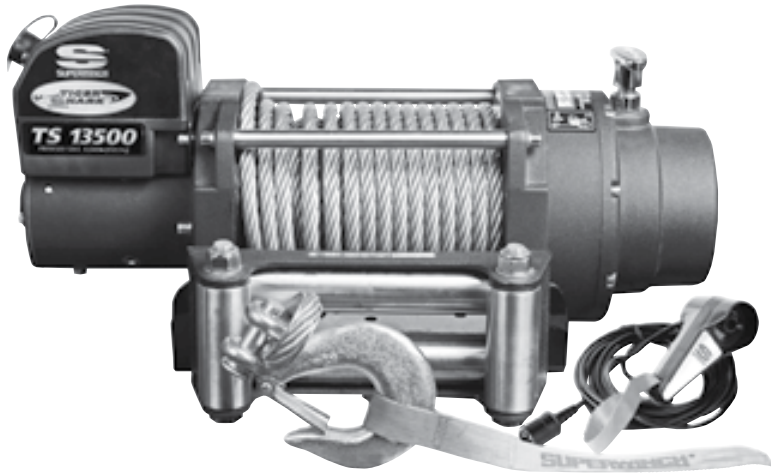

### FEATURES:

- Rated line pull of 13,500 lbs
- 5.3 HP motor
- 4-Stage planetary gearing with 518:1 ratio
- Weather sealed solenoid
- Ergonomic pull and turn freespool
- Wire rope measures 13/32" x 95'
- Heavy-duty, clevis pinned, latched hook
- Stainless steel 4-way roller fairlead
- Rugged handheld remote control