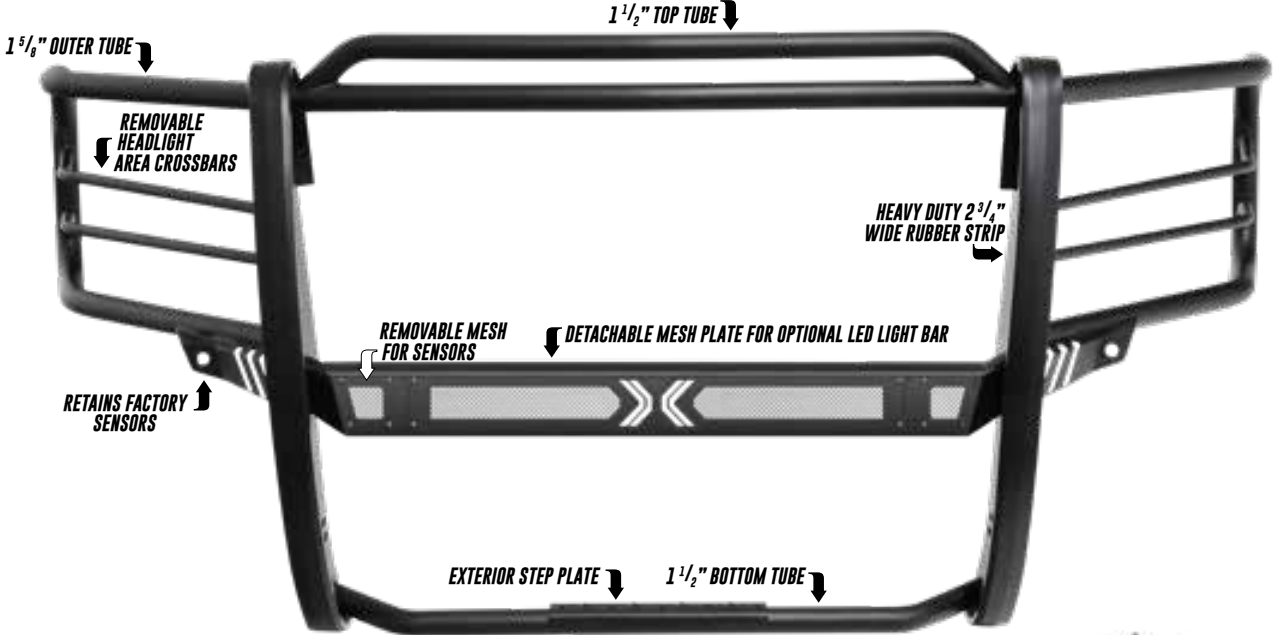

GRILLE GUARDS

WESTIN®

SPORTSMAN X GRILLE GUARD TEXTURED BLACK

- » Provides added front end protection
- » Aggressive styling compliments today's larger grilles
- » Heavy duty 2 3/4" wide upright rubber strips
- » Removable center mesh for optional LED light
- » Removable smaller mesh accommodates factory sensors
- » Accepts LED flush mounted light bar - sold separately
- » Exterior step plate provides easy access to engine compartment
- » Removable headlight area crossbars
- » Sensor relocater kit for specific Chevy and Dodge applications - sold separately

FINISH: Textured Black
MATERIAL: E-Coated Steel
WARRANTY: 3 Year

**SPORTSMAN X
LED LIGHT BAR
PART NO. 40-23005**