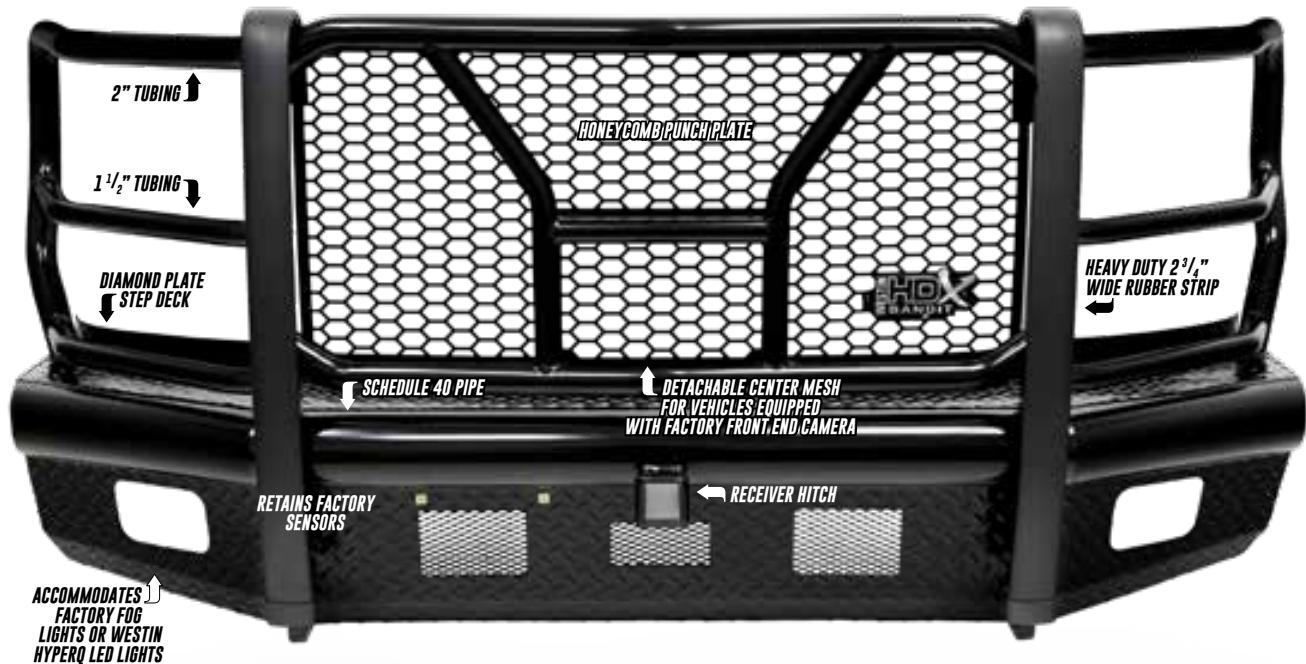

NEW! HDX BANDIT FRONT BUMPER BLACK POWDER COAT

- » Protects vehicle from damage against wildlife and road debris
- » Provides added safety to driver and vehicle
- » Heavy duty diamond plate steel
- » Constructed of schedule 40 steel pipe
- » Honeycomb mesh provides protection
- » Heavy duty 2 3/4" wide upright rubber strips
- » 1 1/2" headlight protection tubes
- » 2" tube full wraparound wings ties into bumper
- » Metal mesh screen allows maximum air flow to intercooler or radiator area
- » Removable mesh screen for adaptive cruise control (late model Ford only)
- » Removable center mesh for factory camera option (late model Ford only)
- » Has provisions for factory parking sensors (late Chevrolet and Ram)
- » Built-in 2" receiver hitch
- » (2) heavy duty 9,500 lbs bow shackle mounts
- » 15/16" diameter shackle mount hole
- » Compatible for factory fog lamps or LED post mount lights
- » Custom die-cast riveted logo badge
- » Mounting provisions for license plate
- » Hardware and mounting brackets included
- » Bolt-on installation - no drilling required

FINISH: Black Powder Coat
MATERIAL: E-Coated Steel
WARRANTY: 3 Year