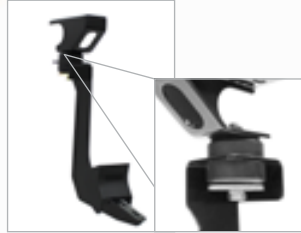

PRO TRAXX 5 OVAL WHEEL-TO-WHEEL NERF STEP BARS

304 STAINLESS STEEL / BLACK POWDER COAT

- » Mount kit included
- » Wheel-To-Wheel (W2W) length step bars
- » 5" oval tube
- » Third step for easy truck bed access
- » 30° factory style bends at each end of the tube
- » Fully welded domed ends
- » Isolator bracket included - on some applications
- » Injection molded polymer step pad
- » Injection molded bracket covers included - on some applications
- » Bolt-on installation
- no drilling required*

FINISH: Polished
MATERIAL: 304 Stainless Steel
WARRANTY: Lifetime

FINISH: Black Powder Coat
MATERIAL: E-Coated Steel
WARRANTY: 3 Year

WESTIN EXCLUSIVE ISOLATOR BRACKET