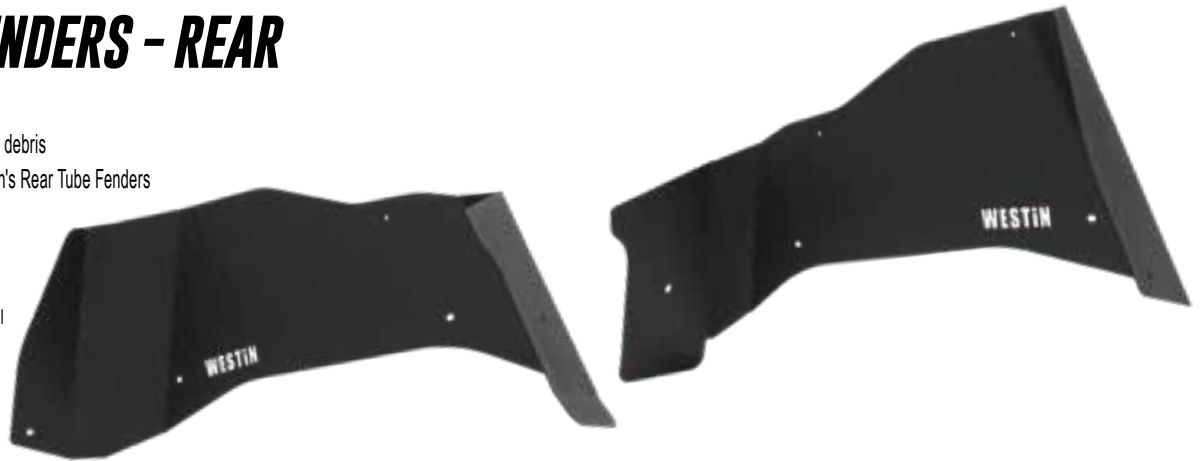

INNER FENDERS - REAR

- » Made of 16 gauge steel
- » Protection from rocks and debris
- » Designed to fit with Westin's Rear Tube Fenders
- » Sold in pairs (Set of 2)
- » Hardware included

FINISH: Textured Black
MATERIAL: E-Coated Steel
WARRANTY: 3 Year

TEXTURED BLACK FINISH